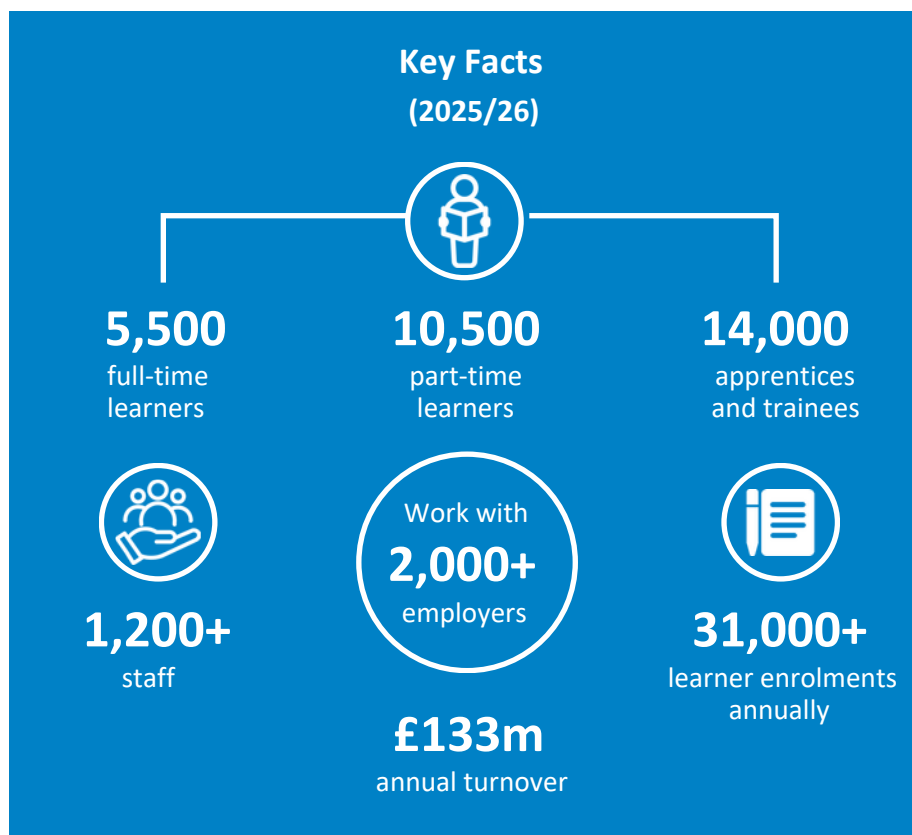

Senedd constituencies: Caerdydd Penarth | Pen-y-Bont Morgannwg | Caerdydd Ffynnon Taf

- + Largest college group in Wales (3rd largest in the UK)
- + Group includes **Cardiff and Vale College, ACT Training, and ALS Training**
- + Wales' largest apprenticeship and training provider
- + Significant investment in campuses across Cardiff and the Vale